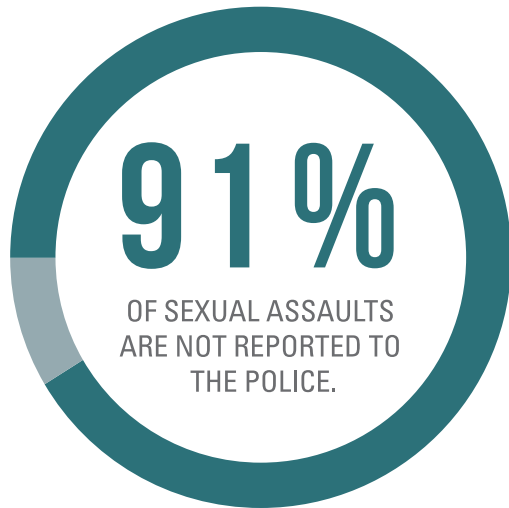

SEXUAL ASSAULT STATISTICS

1 IN 3 FEMALES
WILL BE ASSAULTED
IN HER LIFETIME.

1 IN 6 MALES WILL BE ASSAULTED IN HIS LIFETIME.

ABORIGINAL WOMEN ARE 3X MORE LIKELY TO BE ASSAULTED
THAN NON-ABORIGINAL WOMEN.