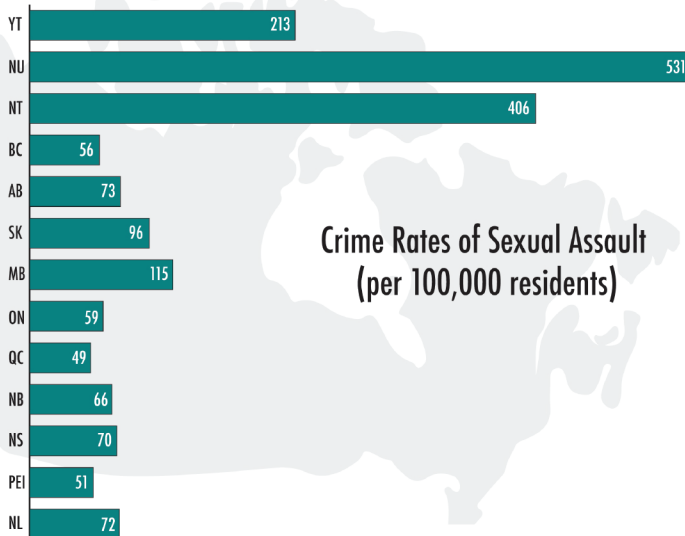

SEXUAL ASSAULT

STATISTICS

91% of sexual assaults are not reported to the police.

1 in 3 females will be assaulted in her lifetime

1 in 6 males will be assaulted in his lifetime

460,000
Assaults in Canada
Every Year

Aboriginal women are 3x more likely to be assaulted than non-Aboriginal women

SASS
SEXUAL ASSAULT SERVICES
OF SASKATCHEWAN